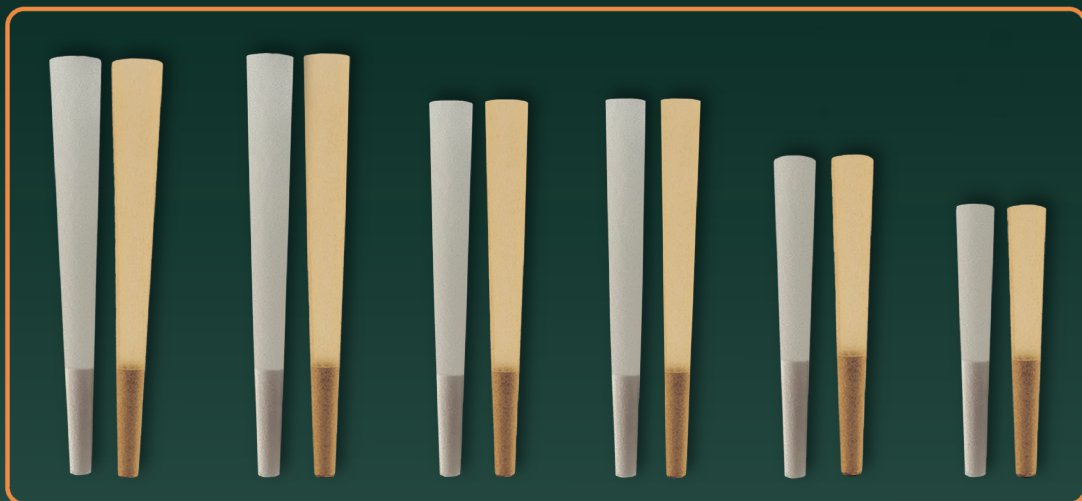

Production Options

STANDARD CONES

Our standard cones are white-label and available in industry-standard sizes and paper types. Due to their standardized specifications, they are ready to ship and easy to scale. These cones offer the lowest MOQ, the shortest lead times, and pricing

STARTING AT
$0.034 PER CONE

SIZES

- ☒ KING SIZE 109/29
- ☒ KINGS SIZE REEFER 109/26
- ☒ MEDIUM 98/26
- ☒ MEDIUM REEFER 98/26
- ☒ 1 1/4 84/26
- ☒ DOG WALKER 70/26

PAPER TYPE

- ☒ BLEACHED
- ☒ UNBLEACHED
- ☐ BAMBOO
- ☐ HEMP
- ☐ COLORED

FILTER TIP

- ☒ W-TIP
- ☐ COLORED W-TIP

NO-NONSENSE.
Just the lowest fallout rate in the industry