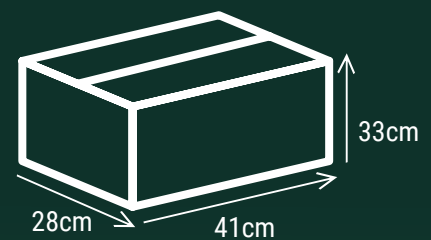

MASTER CASE
2,9kg